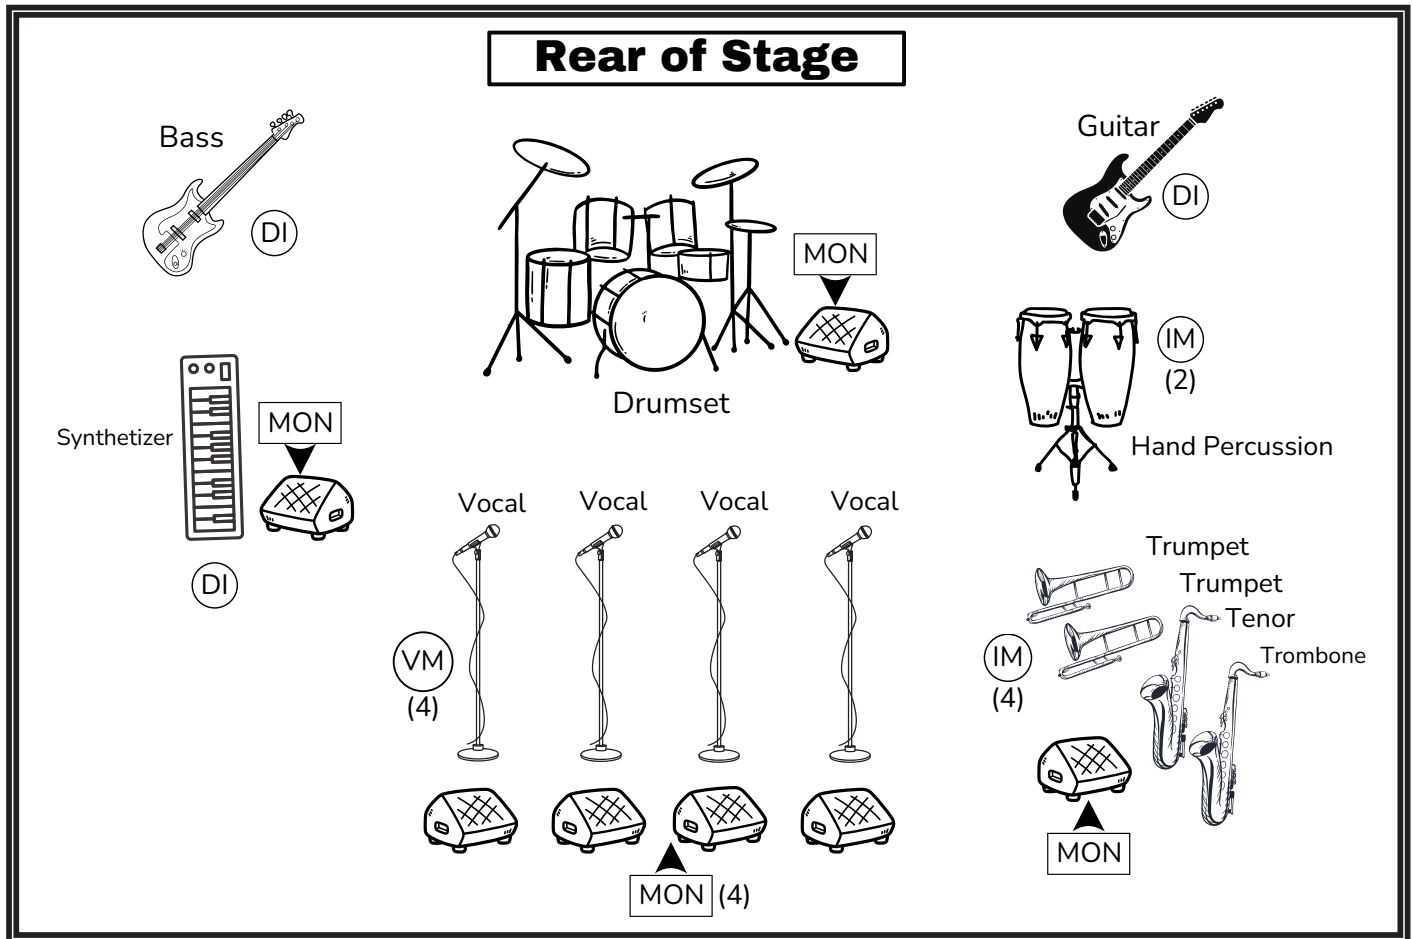

STAGE PLOT

GROUP NAME: The Velvet Groove Collective

Stage Front

Audience

MON= Monitor
IM= Instrumental mic. (with boom stand)
VM= Vocal mic.
DI= Direct Input

Instrumentation: Keyboard, Elect. Bass, Elect. Guitar, Drumset, Vocalist (4), Hand Percussion, Trumpets(2), Tenor Saxo, Trombone.

Number of Musicians: 13

Group Leader/Contact Person: Joel Santiago, (c) 813-957-4861